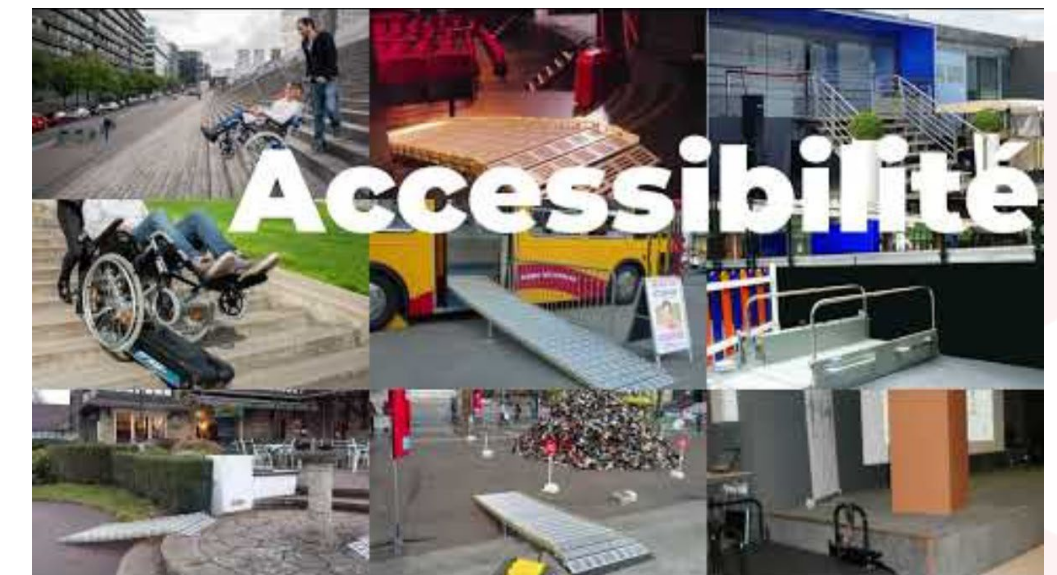

OUR SOLUTIONS

Services for people with disabilities

Our partner AXSOL LOCATION can support you with:

- Welcoming and assisting visitors or exhibitors with disabilities
- The hire of accessibility and safety equipment for people with disabilities
- Deploying solutions and aids for people with reduced mobility: mobility scooters, wheelchairs, etc.

For more inclusive events.

PARTNER