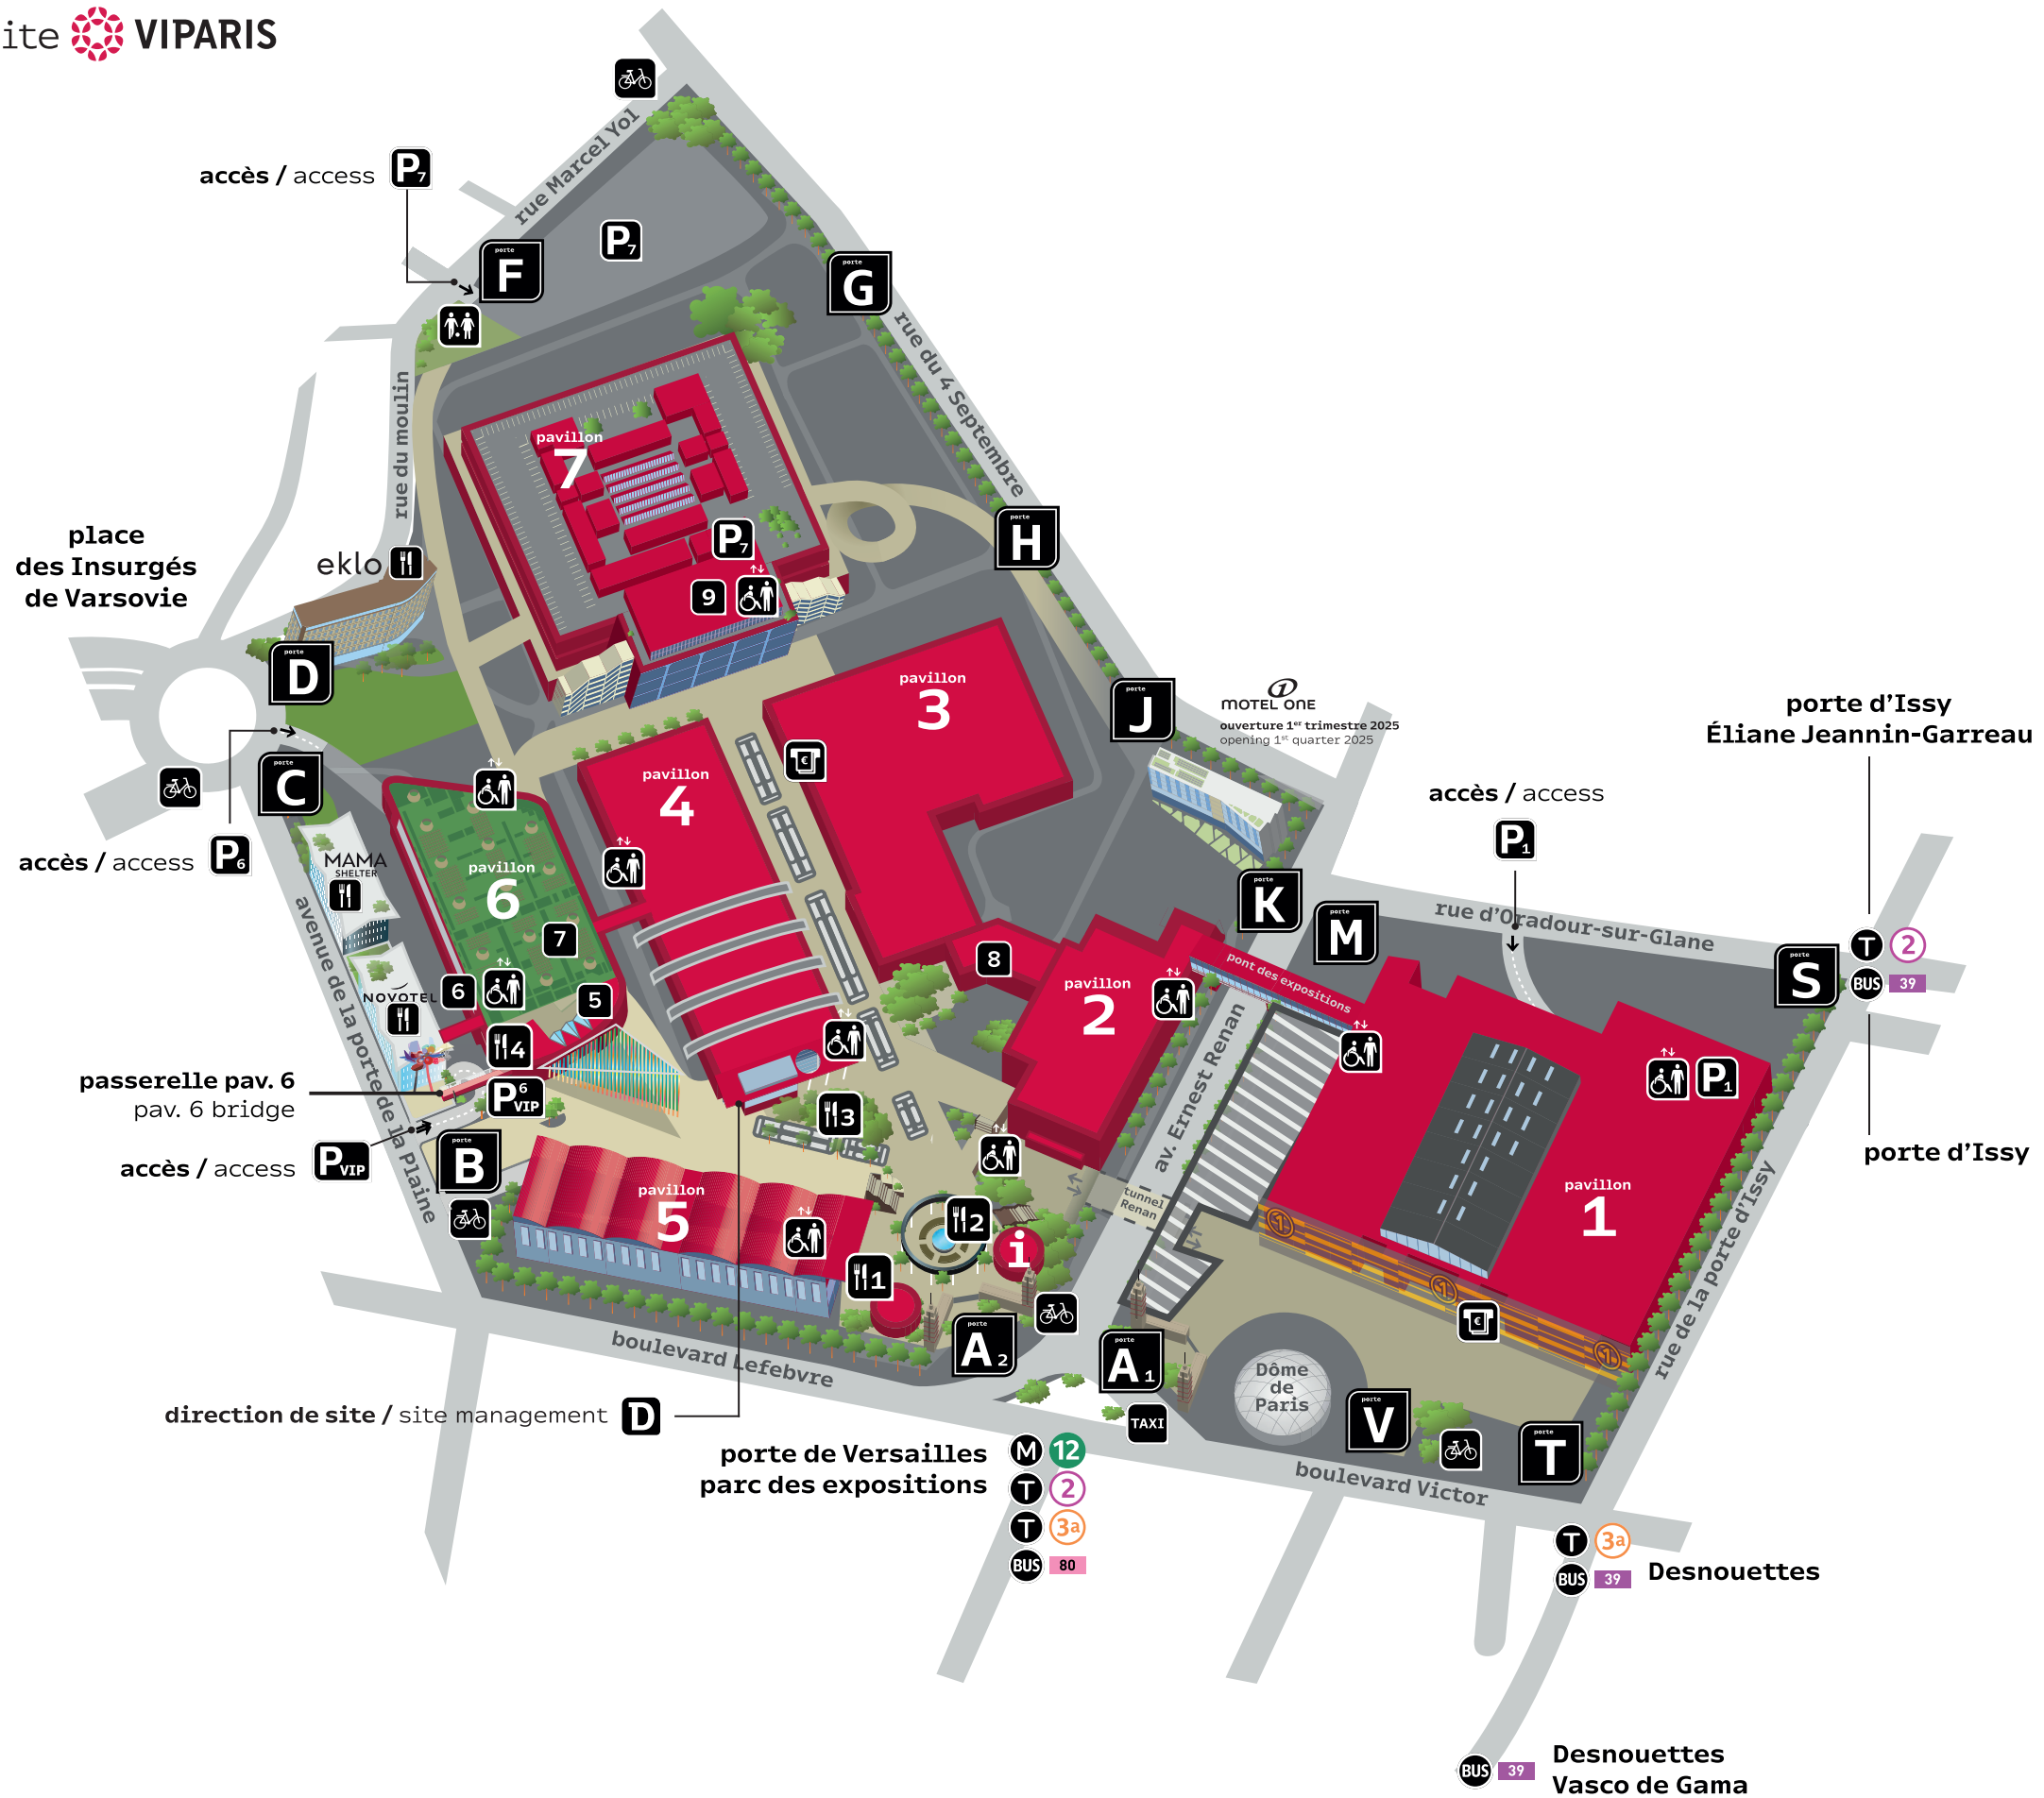

PARIS EXPO PORTE DE VERSAILLES

un site  VIPARIS

entrées / sorties entrances / exits

- | | |
|--|--|
|  porte A1
gate A1 |  porte A2
gate A2 |
|  porte B
gate B |  porte V
gate V |

services services

- | | | | |
|--|--|--|---|
|  aire de jeux
Kid's area |  ascenseur
lift |  direction de site
site management |  distributeur
cashpoint |
|  parking
car park |  restauration
restaurant |  station vélib'
velib' point | |

transports transports

- | | | | | |
|---|--|--|--|--|
|  métro
subway |  bus
bus |  tramway
tramway |  TAXI
taxi |  station vélib'
velib' point |
|---|--|--|--|--|

hub des services

Cet espace propose les services suivants
This area offers the following services :

- Service exposants / Exhibitor Services
- Point information / Information desk
- Espace bébé / Baby lounge
- Distributeur / Cashpoint
- Toilettes / Washrooms
- RELAY
Presse & tabac / Newspaper & tobacco shop

restauration food and beverage

- | | |
|--|--|
|  PAUL
CAFÉ DE L'INNOVATION |  M |
|  monop'daily |  LE PERCHOIR
Porte de Versailles |

espaces divers other

- | | |
|--|---|
|  5 LA SERRE |  9 terminal 7 |
|  6 les carrés parisiens |  zone travaux
work area |
|  7 ferme urbaine | |
|  8 FRENCH EVENT BOOSTER | |